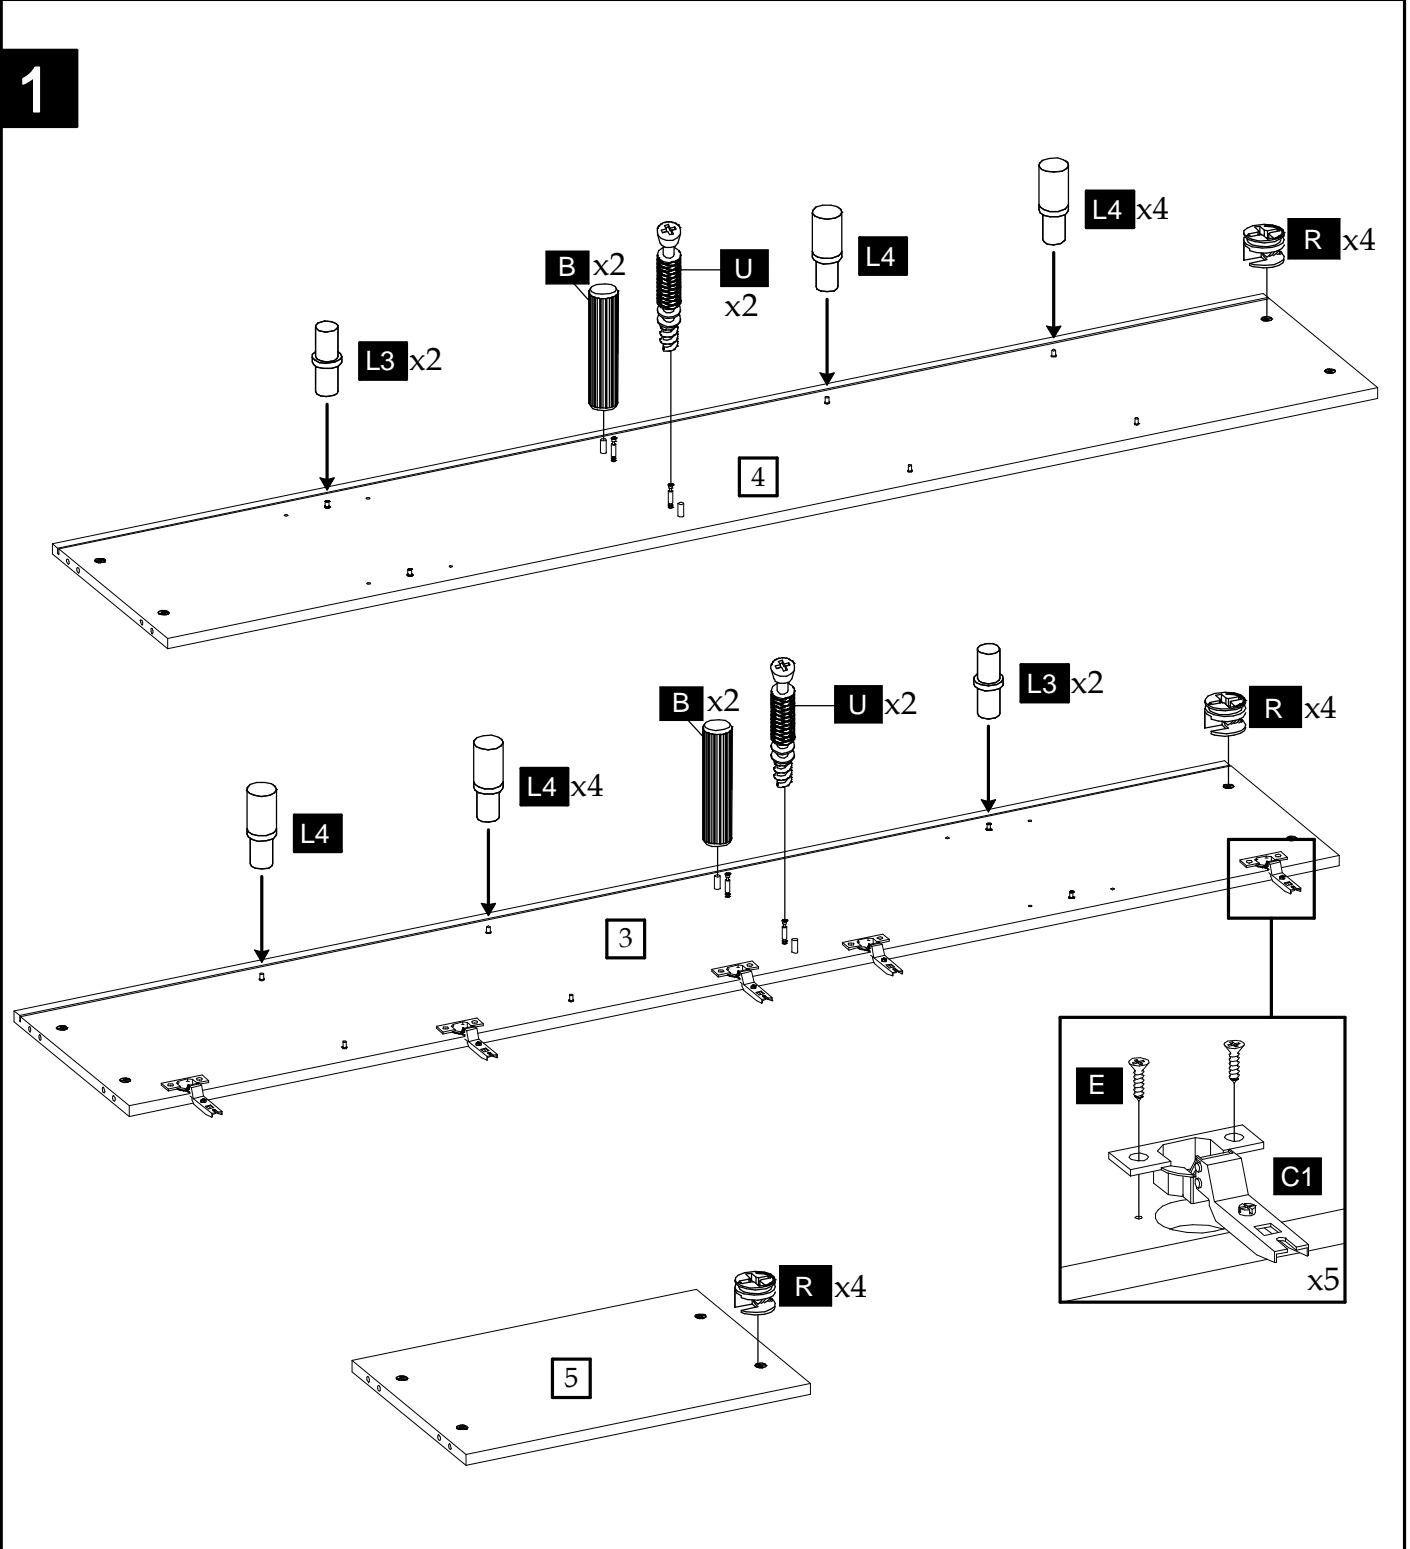

RODAN

Typ A1

| Element symbol | Measurements | | | | Code | Paket |
|----------------|--------------|-------|----|---|------|-------|
| | | | | | | |
| 1 | 547 | 377 | 22 | 1 | 1002 | 1/3 |
| 2 | 547 | 377 | 22 | 1 | 1003 | 1/3 |
| 3 | 1885 | 357 | 16 | 1 | 1004 | 1/3 |
| 4 | 1885 | 357 | 16 | 1 | 1005 | 1/3 |
| 5 | 510 | 336.5 | 16 | 1 | 1022 | 1/3 |
| 6 | 510 | 325 | 16 | 1 | N/A | 1/3 |
| 7 | 1068 | 524 | 3 | 1 | N/A | 2/3 |
| 8 | 830 | 524 | 3 | 1 | N/A | 2/3 |
| 9 | 820 | 539 | 19 | 1 | 3009 | 2/3 |
| 10 | 1057 | 539 | 19 | 1 | 3019 | 2/3 |
| 11 | 250 | 135 | 19 | 1 | 3016 | 2/3 |
| 12 | 300 | 135 | 19 | 1 | 3017 | 2/3 |
| 13 | 370 | 250 | 4 | 1 | N/A | 3/3 |
| 14 | 880 | 433 | 4 | 1 | N/A | 3/3 |
| 15 | 509 | 320 | 6 | 2 | N/A | 3/3 |

2

3

4

5

6

7