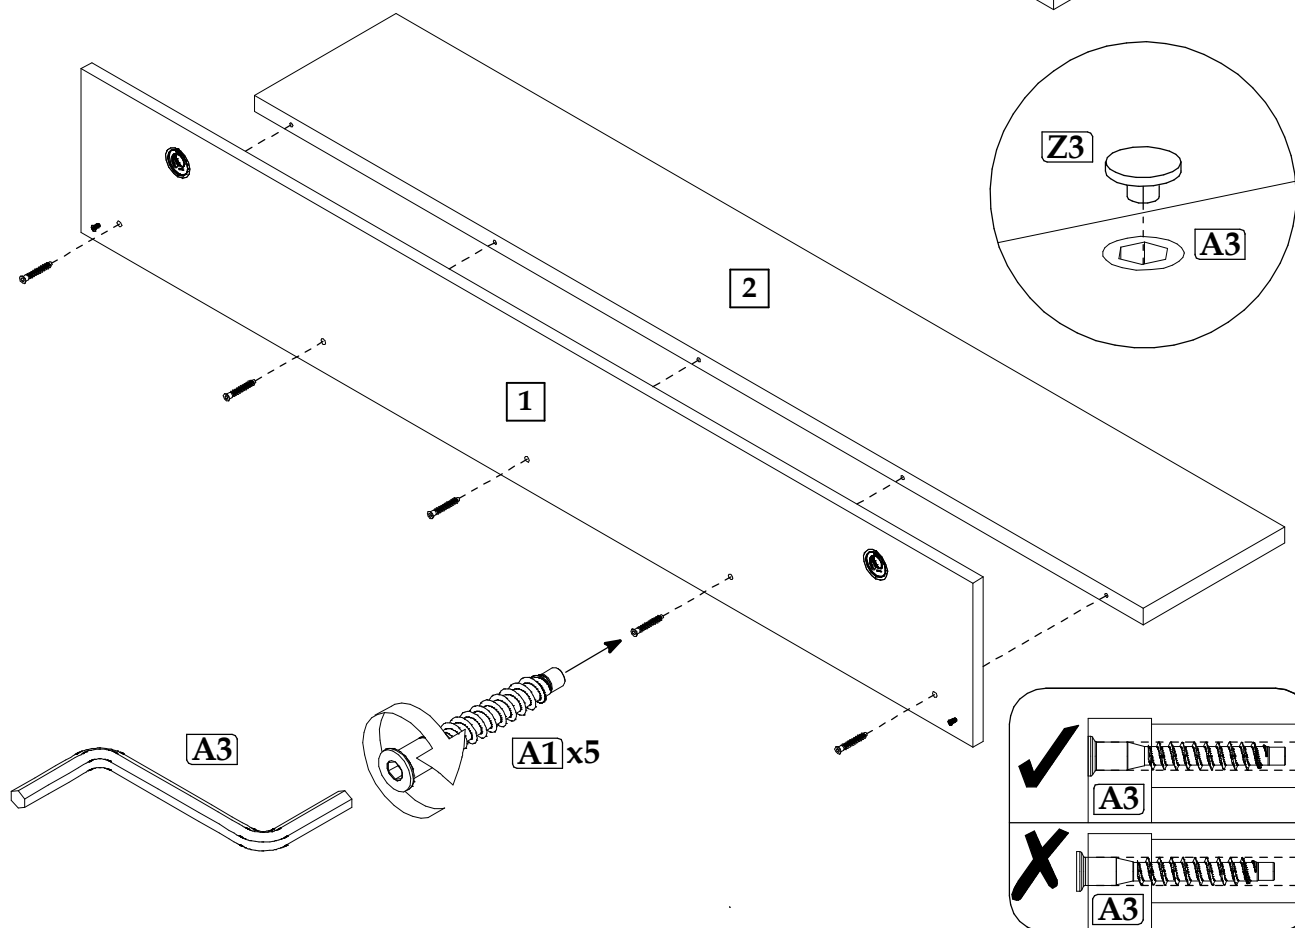

BONITA D

20 min

Element symbol	Measurements				Code	Pack
	1	2	3	4		
1	1380	220	16	1	1001	1/1
2	1376	219	16	1	1002	1/1

▶ 1

▶ 2

▶ 3