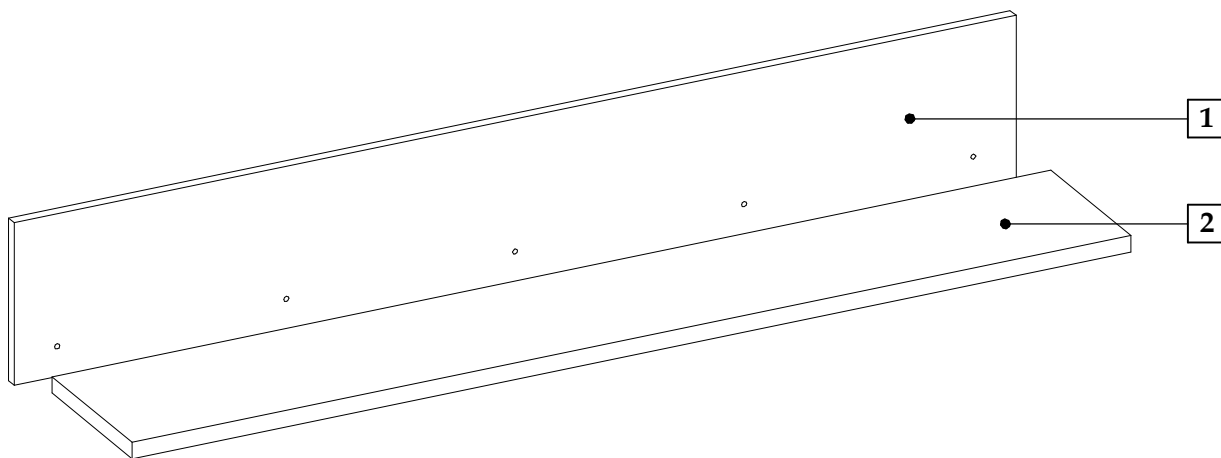

BONITA D

20 min

Element symbol	Measurements				Code	Pack
	1	2	3	4		
1	1380	220	16	1	1001	1/1
2	1376	219	16	1	1002	1/1

▶ 1

▶ 2

▶ 3