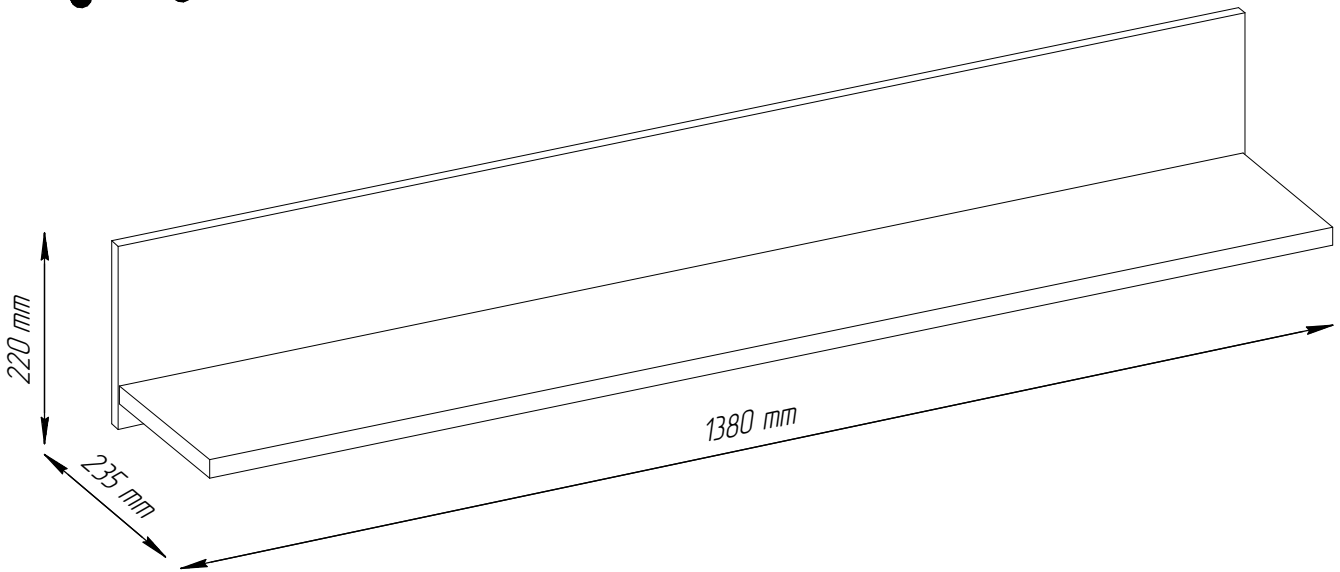

BONITA D

20 min

Element symbol	Measurements				Code	Pack
	1	2	3	4		
1	1380	220	16	1	1001	1/1
2	1376	219	16	1	1002	1/1

▶ 1

▶ 2

▶ 3