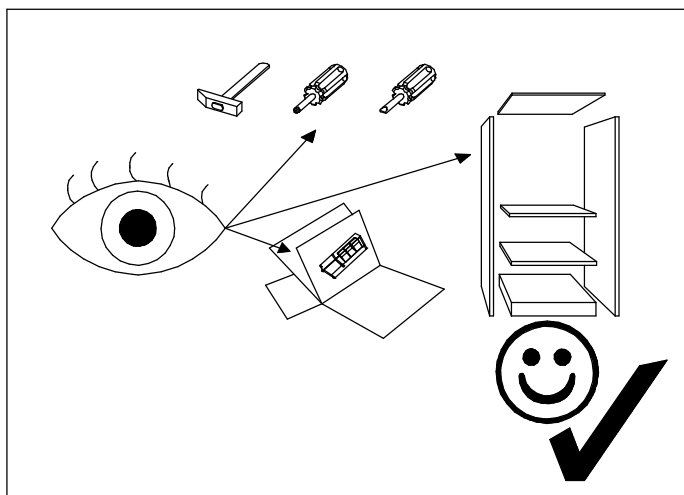

BONITA D

20 min

Element symbol	Measurements				Code	Pack
	1	2	3	4		
1	1380	220	16	1	1001	1/1
2	1376	219	16	1	1002	1/1

▶ 1

▶ 2

▶ 3