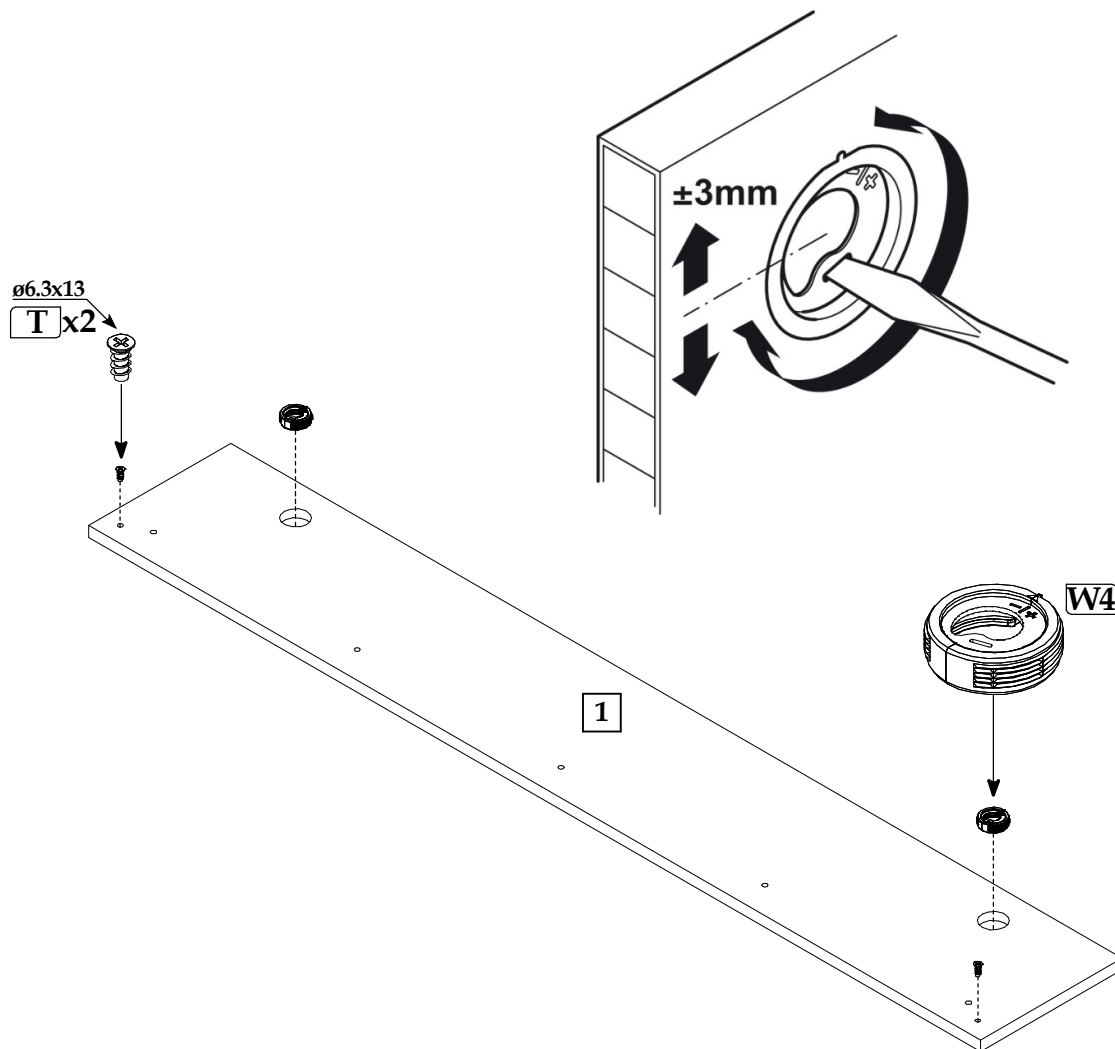

BONITA D

20 min

Element symbol	Measurements				Code	Pack
	1	2	3	4		
1	1380	220	16	1	1001	1/1
2	1376	219	16	1	1002	1/1

▶ 1

▶ 2

▶ 3