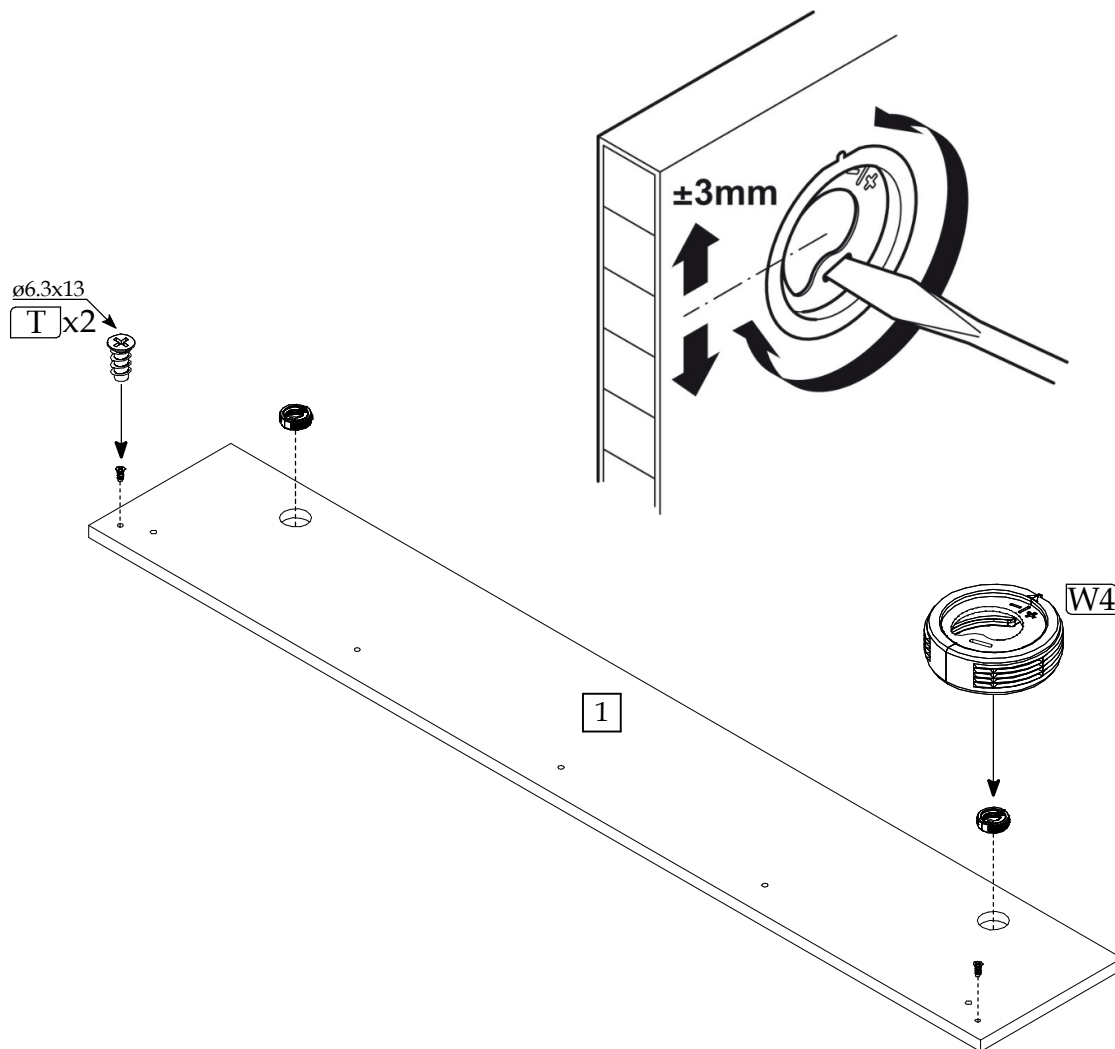

MARES D

20 min

Element symbol	Measurements				Code	Pack
	1	2	3	4		
1	1380	220	16	1	1001	1/1
2	1376	219	16	1	1002	1/1

▶ 1

▶ 2

▶ 3