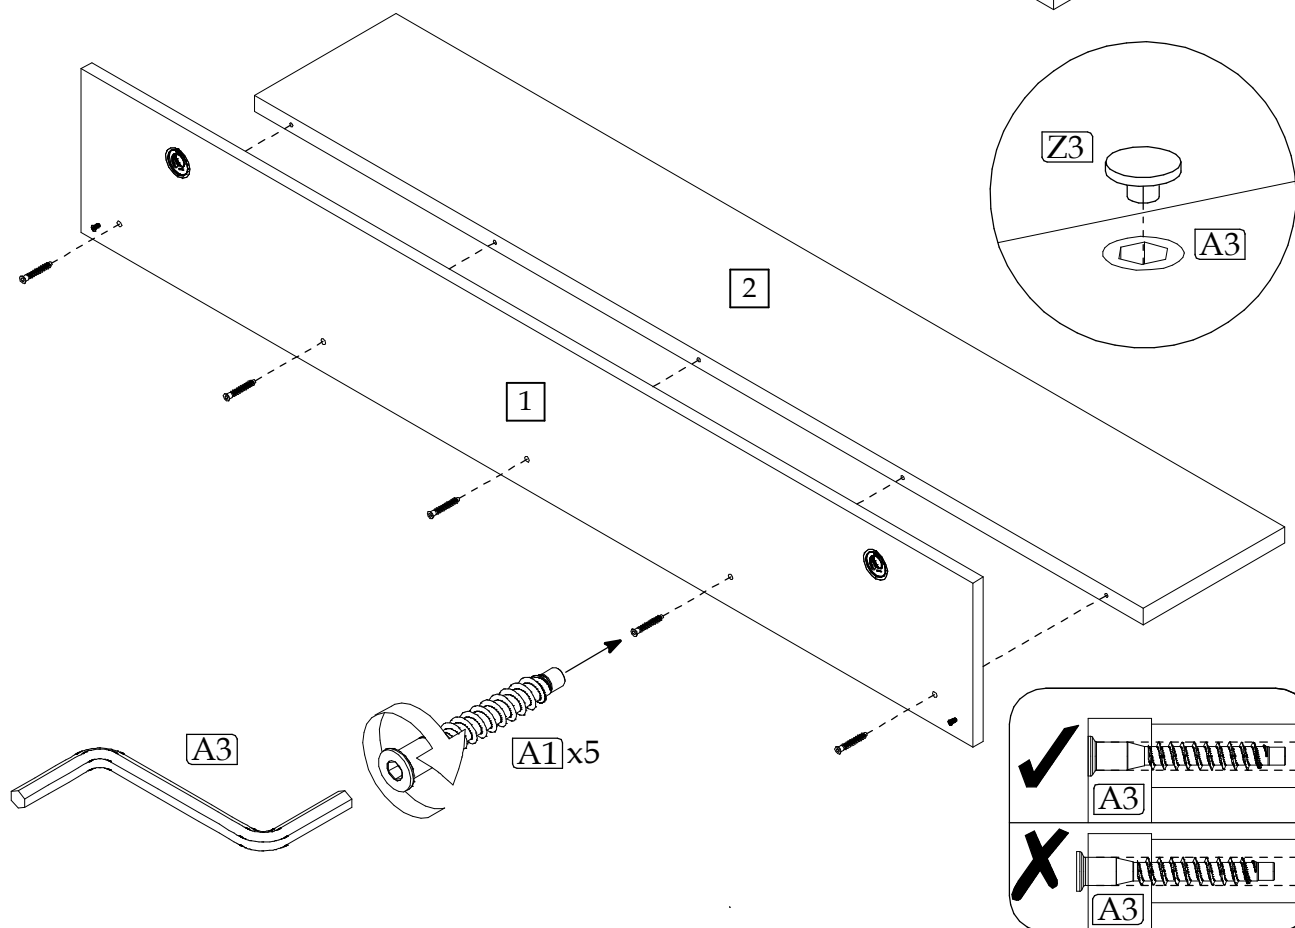

MARES D

20 min

Element symbol	Measurements				Code	Pack
	1	2	3	4		
1	1380	220	16	1	1001	1/1
2	1376	219	16	1	1002	1/1

▶ 1

▶ 2

▶ 3