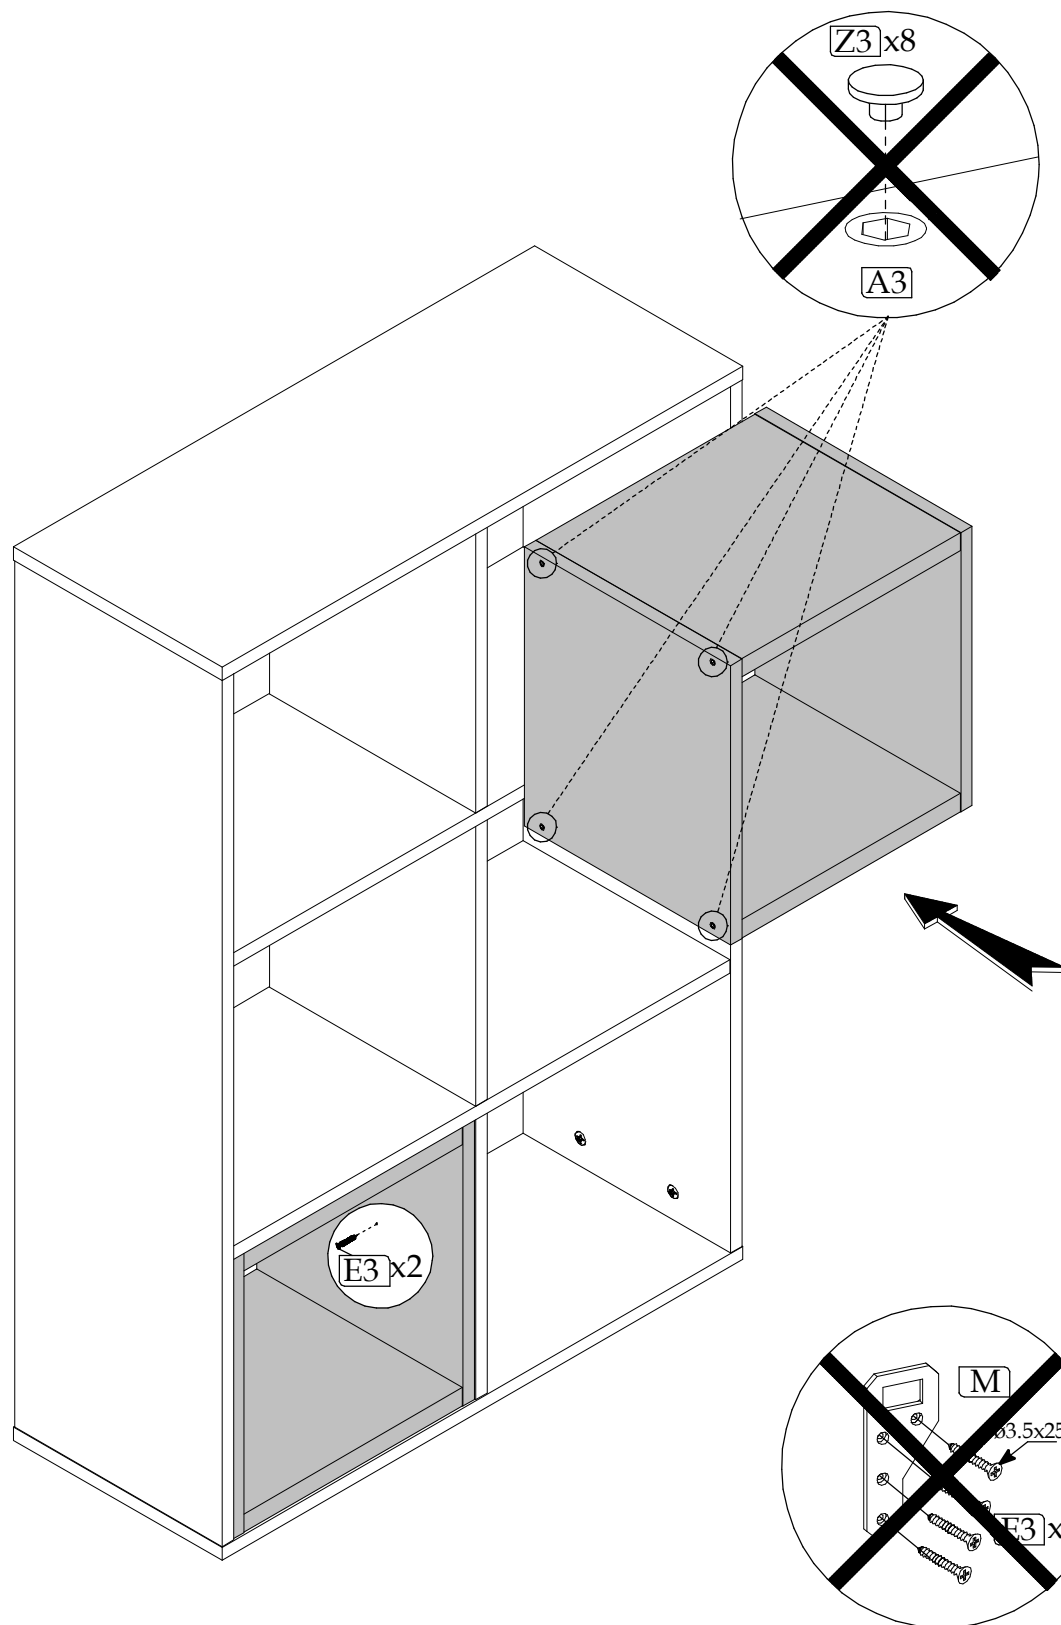

VOYAGE S01

30 min

Element symbol	Measurements				Code	Paket
1	337	287	16	2	1001/1002	1/1
2	305	286	16	2	1003/1004	1/1

▶ 1

▶ 2

▶ 3

▶ 4