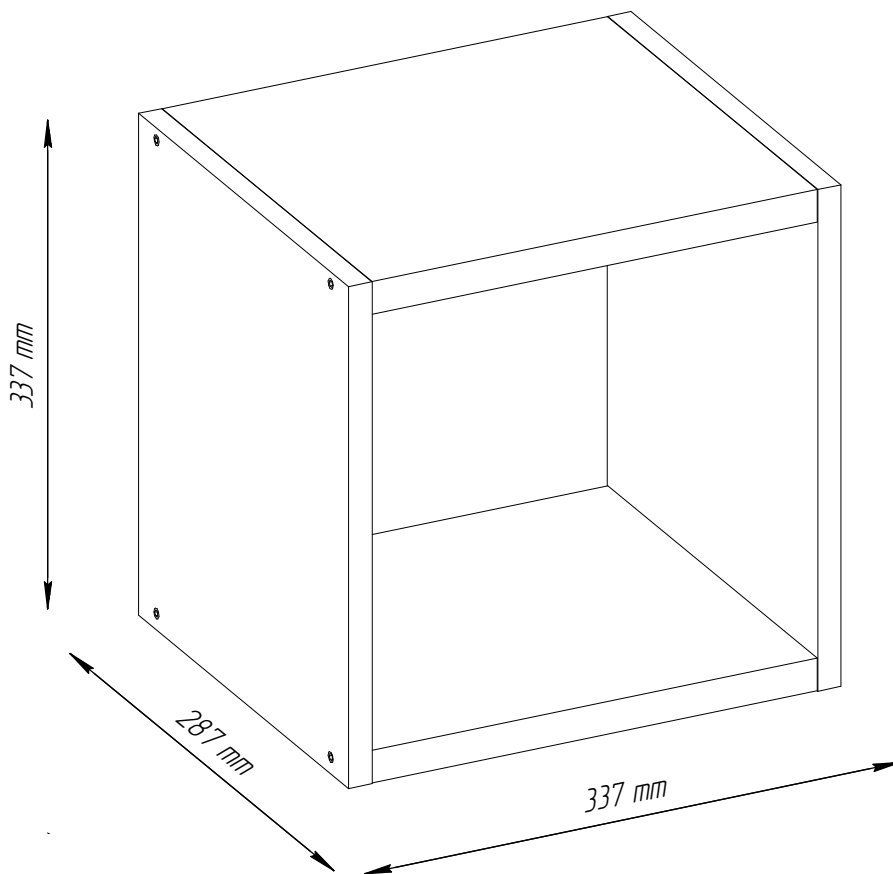

VOYAGE S01

30 min

Element symbol	Measurements				Code	Paket
1	337	287	16	2	1001/1002	1/1
2	305	286	16	2	1003/1004	1/1

▶ 1

▶ 2

▶ 3

▶ 4