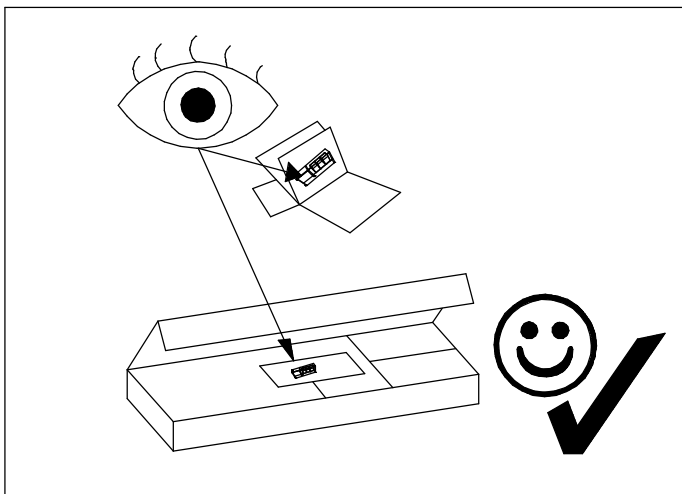

VOYAGE S01

30 min

Element symbol	Measurements				Code	Paket
1	337	287	16	2	1001/1002	1/1
2	305	286	16	2	1003/1004	1/1

▶ 1

▶ 2

▶ 3

▶ 4