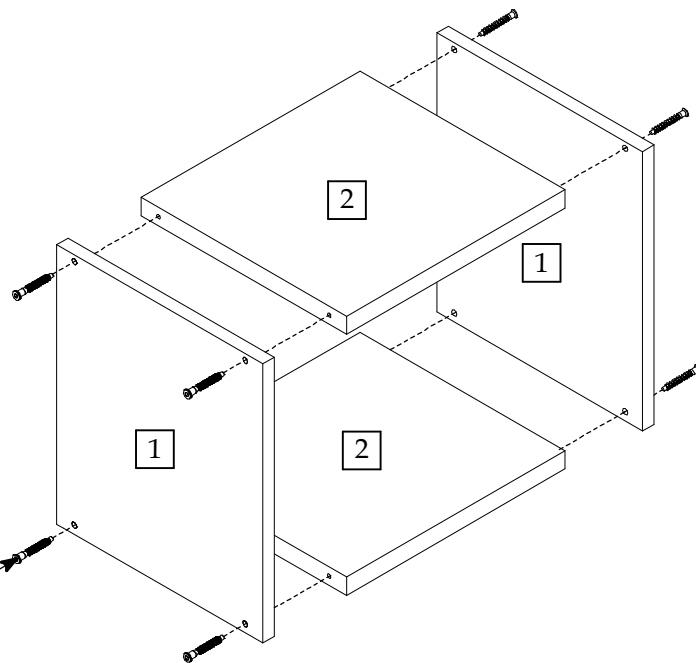

VOYAGE S01

30 min

Element symbol	Measurements				Code	Paket
1	337	287	16	2	1001/1002	1/1
2	305	286	16	2	1003/1004	1/1

▶ 1

▶ 2

▶ 3

▶ 4