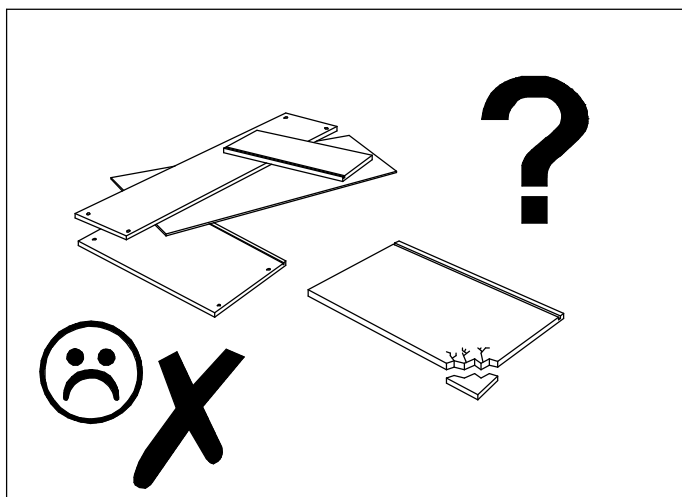

VOYAGE S01

30 min

Element symbol	Measurements				Code	Paket
1	337	287	16	2	1001/1002	1/1
2	305	286	16	2	1003/1004	1/1

▶ 1

▶ 2

▶ 3

▶ 4