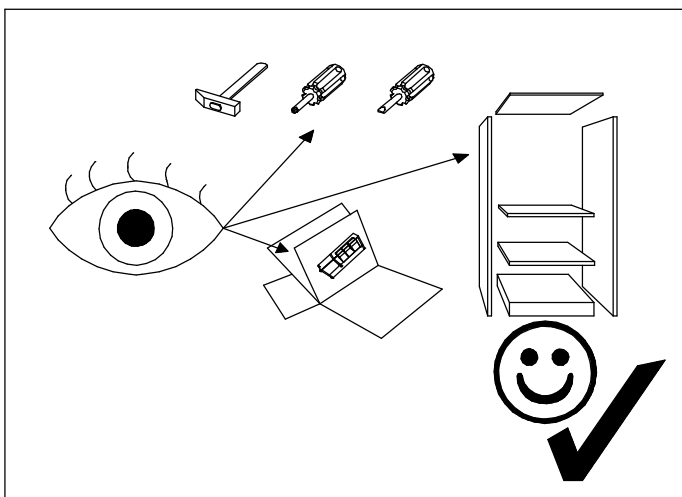

VOYAGE S01

30 min

Element symbol	Measurements				Code	Paket
1	337	287	16	2	1001/1002	1/1
2	305	286	16	2	1003/1004	1/1

▶ 1

▶ 2

▶ 3

▶ 4