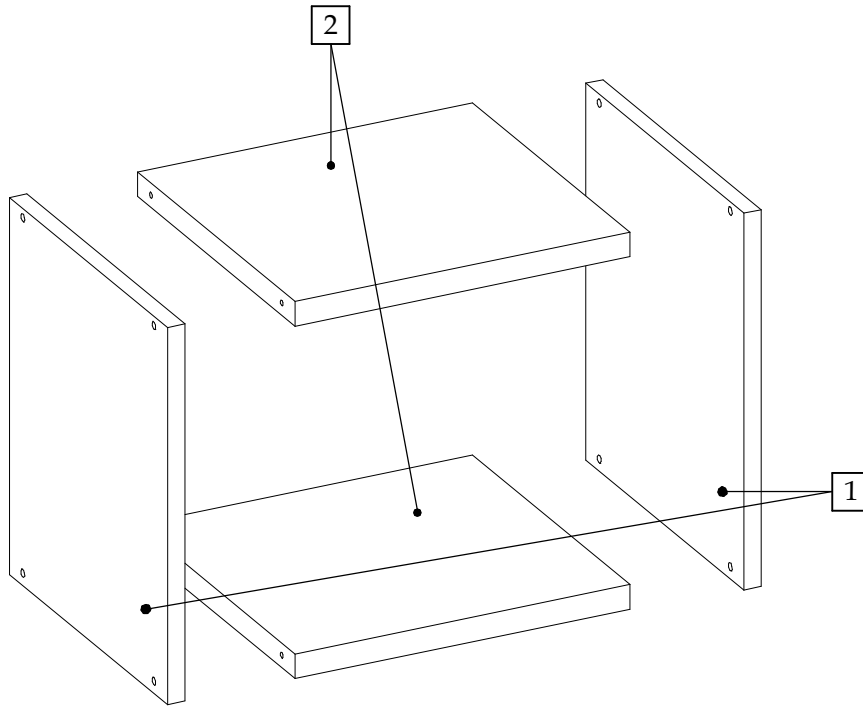

VOYAGE S01

30 min

Element symbol	Measurements				Code	Paket
1	337	287	16	2	1001/1002	1/1
2	305	286	16	2	1003/1004	1/1

▶ 1

▶ 2

▶ 3

▶ 4